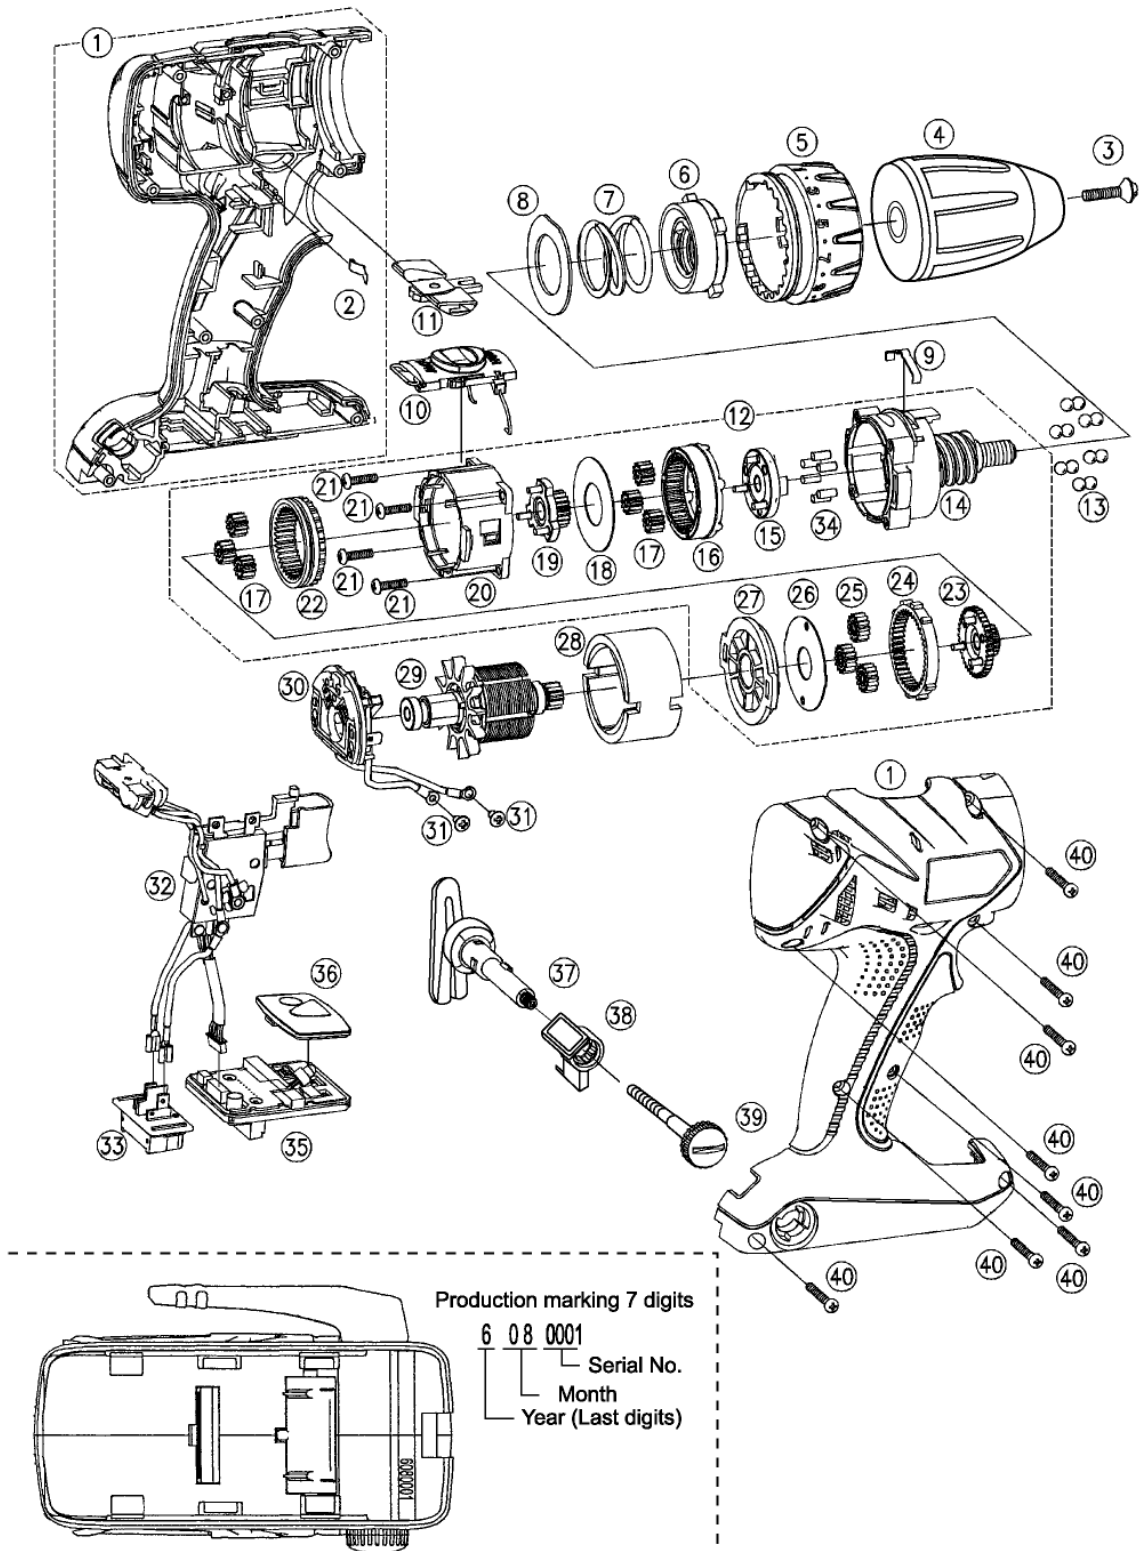

TABLE OF CONTENTS

	PAGE	PAGE
1 Exploded View and Replacement Parts List -----	2	

1 Exploded View and Replacement Parts List

Model No. : EY7440 Exploded View

Model No. : EY7440 Parts List

Safety	Ref. No.	Part No.	Part Name & Description	Q'ty	Remarks
	1	WEY7440K3179	HOUSING AB SET	1	(for BLACK model), (for EUROPE)
	1	WEY7440K3170	HOUSING AB SET	1	(for BLACK model), (for OCEANIA)
	2	WEY6481L0176	CLICK SPRING	1	
	3	WEY7440L0257	CHUCK FASTENING SCREW	1	(for BLACK model)
	4	WEY7440K7918	KEYLESS CHUCK	1	[SH]
	5	WEY7440K3227	CLUTCH HANDLE	1	(for BLACK model)
	6	WEY7000L0637	ADJUSTING SCREW	1	
	7	WEY7000L0177	CLUTCH SPRING	1	
	8	WEY7000L0577	CLUTCH PLATE	1	
	9	WEYT107L0457	CLICK SPRING A	1	
	10	WEY7440H1557	H/L CHANGE HANDLE	1	
	11	WEY7440H3247	F/R SELECTOR HANDLE	1	
	12	WEY7440L1067	DRIVING BLOCK A	1	
	13	WEY7000L6967	STEEL BALL	12	(12PCS/PK)
	14	WEY7440L1087	DRIVING BLOCK	1	
	15	WEY7000L1137	CARRIER	1	
	16	WEY7440L1427	RING GEAR	1	
	17	WEY7000L1347	PLANET GEAR	6	(3PCS/PK)
	18	WEY7000L0857	THRUST PLATE	1	
	19	WEY7000L1117	CARRIER	1	
	20	WEY7440L1767	GEAR CASE	1	
	21	WEY7440K9628	TAPPING SCREW	4	(K3-12), (for BLACK model)
	22	WEY7440L1457	RING GEAR A	1	
	23	WEY7000L1127	CARRIER B	1	
	24	WEY7000L1467	RING GEAR B	1	
	25	WEY7000L1367	PLANET GEAR B	3	(3PCS/PK)
	26	WEY7000L0887	THRUST PLATE	1	
	27	WEY7440L3967	MOTOR MOUNTING PLATE	1	
	28	WEY7440L1187	STATOR	1	
	29	WEY7440L1467	MOTOR ROTOR ASSEMBLY	1	
	30	WEY7440L2308	MOTOR BRUSH ASSEMBLY	1	
	31	WEY6802S6187	SCREW	2	(B3-5)
	32	WEY7440L2007	SWITCH ASSEMBLY	1	[SH]
	33	WEY7540L2157	BATTERY TERMINAL BLOCK	1	
	34	WEY6705L0376	ROLLER SET	6	(3.175*7.2), (6PCS/PK)
	35	WEY7440L2117	CONTROL PCB	1	
	36	WEY7440K3958	OPERATION PANEL	1	
	37	WEY7440S3187	BELT HOOK	1	(for BLACK model)
	38	WEY7440K0437	FIXING LEVER	1	(for BLACK model)
	39	WEY7205K0257	BELT HOOK BOLT	1	
	40	WEY7440K9038	TAPPING SCREW	8	(K3*20)
	-	WEY9633K7018	TOOL CASE	1	[SH]
	-	WEY7440K8109	OPERATING INSTRUCTIONS	1	[SH]